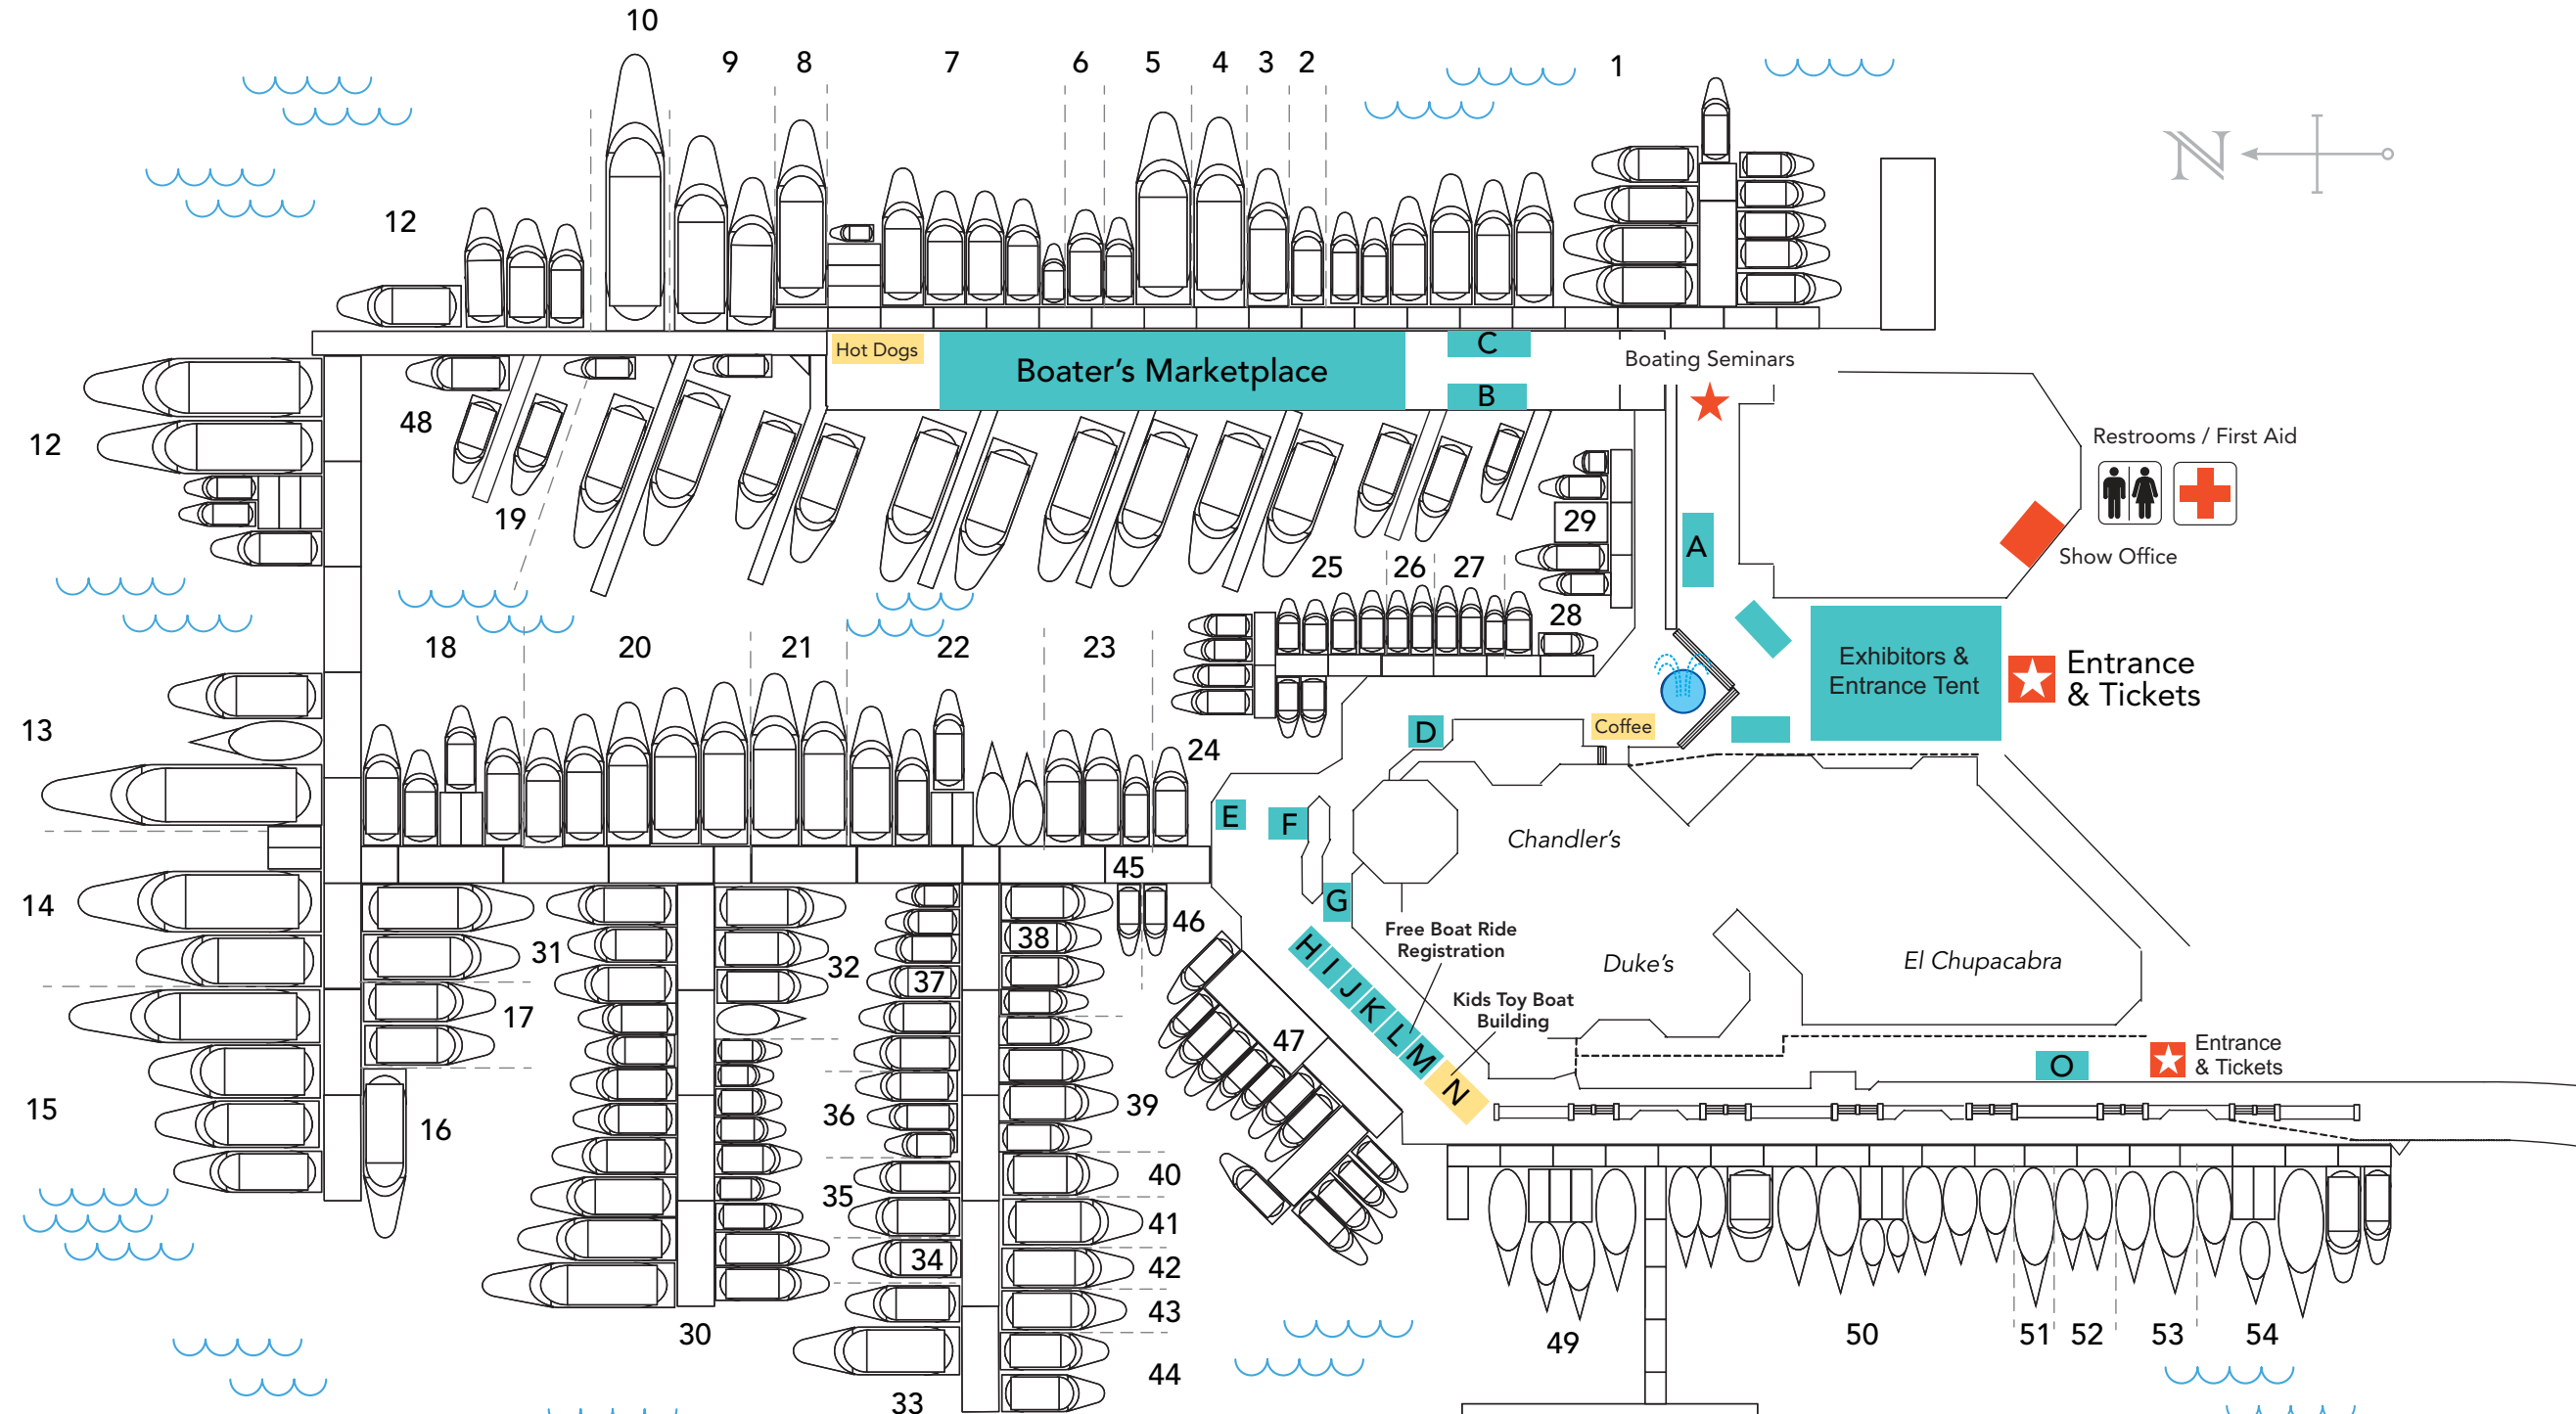

LAKE UNION BOATS AFLOAT SHOW

LAKE UNION BOATS AFLOAT SHOW

IN-WATER EXHIBITORS

COMPANY NAME	SPACE #
Alexander Marine USA	12
American Tugs & Trawlers	40
Aspen Power Catamarans	23
BananaBelt Boats	17
Bellingham Yacht Sales	31
Bjornson Marine	26
California Coast Yachts	10
Camano Marine	45
Cardinal Yacht Sales	36
Chuck Hovey Yachts	13
Crow's Nest Yachts	15
Denison Yacht Sales	6, 18
Devlin Boat Co.	48
Discovery/Lissen Yachts	19
Elliott Bay Yacht Sales	5
Emerald Pacific Yachts	9
Grand Yachts	52
Hampton Yacht Group	14
Inside Passage Yacht Sales	38
Irwin Yacht Sales - Seattle	7
Islands Marine Center	37
JK3 Nautical Enterprises	54
Kadey-Krogen Yachts	41
Lake Union Sea Ray	1
Life Proof Boats	29
Marine Servicenter	2, 49
MasterCraft Northwest	27
Nordic Yachts Northwest	39
North Pacific Yachts	34
NW Explorations	33
NW Yachtnet	35
Ocean Trawler Yachts	24
Offshore West	4
Oregon Yacht Sales	3
Outer Reef Yachts	8
Pacific Nautiques	28
Premiere Yachts	21
Ranger Tugs/Cutwater	47
Seattle Boat Co.	25
Seattle Yachts	22
Selene Yachts Northwest	42
Signature Yachts	50
Silver Seas Yachts	20
Specialty Yacht Sales	32
Stan Miller Yachts	43
Sundance Yachts	30
Swiftsure Yachts	51
Waterline Boats	16, 44
Waypoint Marine Group	46
Yacht Sales West	53

SHORESIDE EXHIBITORS

COMPANY NAME	SPACE #
48° North / Discover Sailing	M
Bullfrog Boats	D
Camano Marine	F
The Electric Boat Company	L
Gig Harbor Boat Works	G
Guyer Boatworks	B
JK3 Nautical Enterprises	O
Kids Toy Boat Building	N
Marine Servicenter	H
NW Inflatables	C
Ocean Trawler Yachts	I
Seattle Sailing Club	K
Shearwater University	J
Waypoint Marine	E
Word Yachts	A

Free Boat Rides
Discover Sailing and
Electric Boat rides