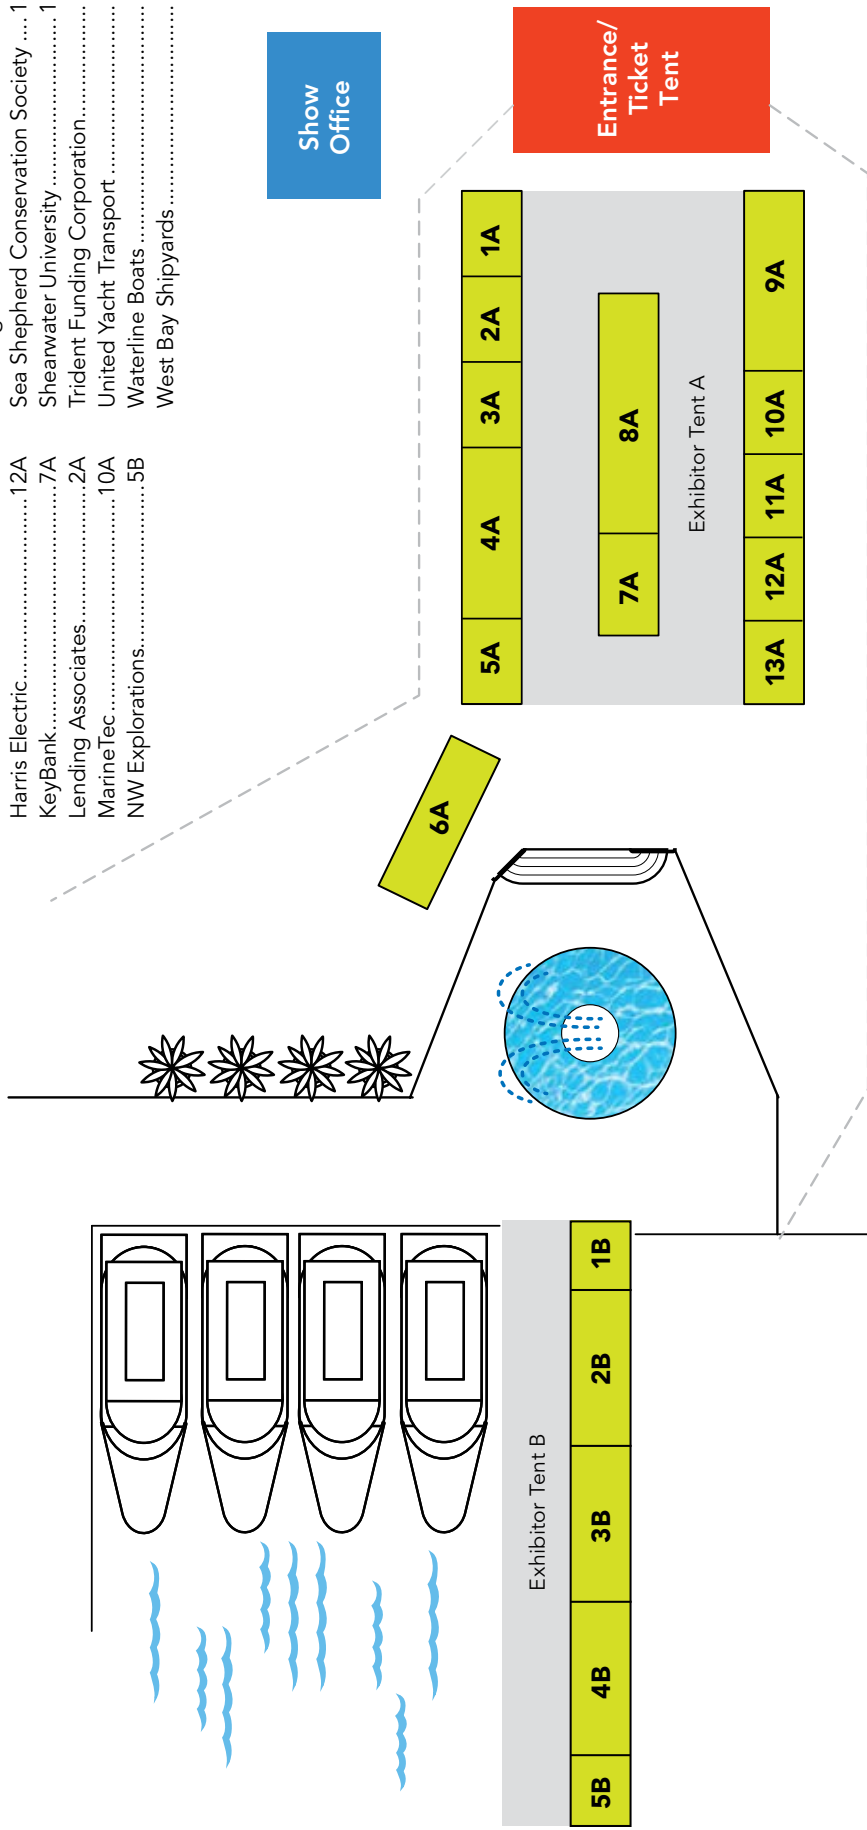

← North

FREE Boat Rides

Every day during the show you can take a free ride on an all electric 21' Duffy with The Electric Boat Company. Warm up on the enclosed, heated boat tour while viewing these spectacular yachts from a different angle. Blankets are provided for an added snuggle factor. The guided tour will point out fun facts about South Lake Union. All ages are welcome.

Boat Ride Schedule

Weekdays: 11:30 to 4:30
Weekends: 10:30 to 4:30
20 minute tours run daily