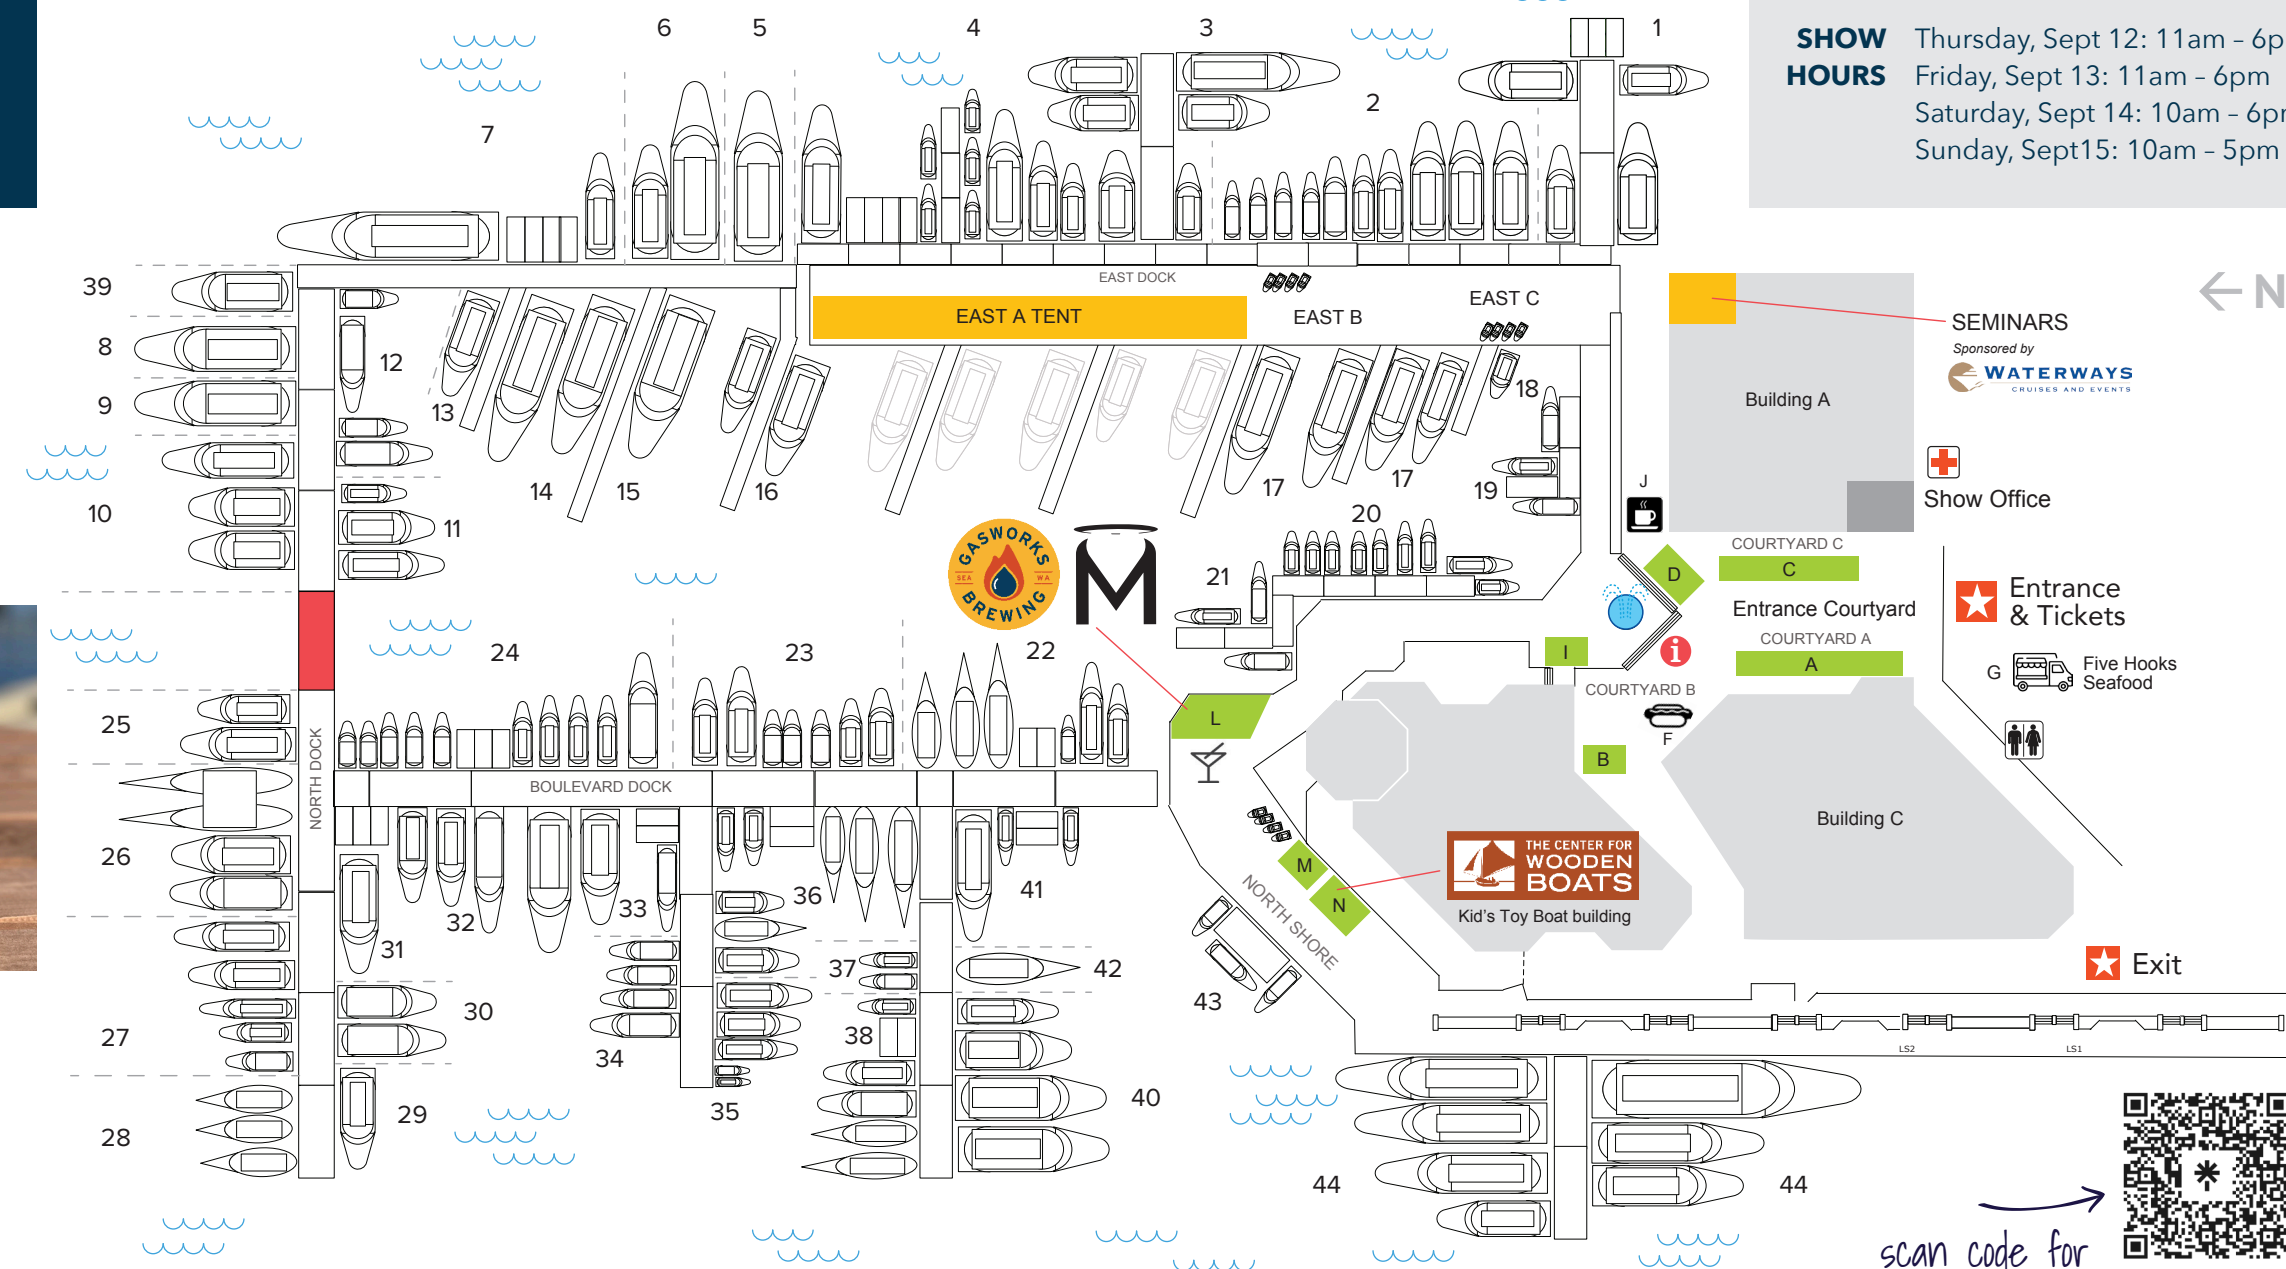

SHOW ACTIVITIES

Toy Boat Building
 Saturday & Sunday, 12-4pm
 Kids build mini boats using wood and upcycled materials.
 Courtesy of Center for Wooden Boats.

SEMINARS

- Boating to Southeast Alaska**
 Thursday Sept 12, 1-2pm. Presented by Bob Whale
- Boating with Dogs**
 Friday Sept 13, 3-4pm. Presented by Diane Lander
- Waste Management 101**
 Friday Sept 13, 1-2pm. Presented by Aaron Barnett
- It Will Never Happen to Me**
 Saturday Sept 14, 1-2 pm. Presented by Courtney Wingard
- First Aid**
 Saturday Sept 14, 3-4 pm. Presented by Ryan Davis
- Cruising Lifestyle "Is it for you?"**
 Sunday Sept 15, 1-2pm. Presented by Scott Irwin

Seminars are located on the NE corner of Building A inside the show, for more info scan the QR Code

for more information

scan code for detailed list of boats at the show

Grab a bite to eat or a refreshing beverage – all conveniently located within the show! Food and drinks vendors are open during all show days and hours (excluding the Breakwater Bar, which opens at noon).

- FOOD & DRINK**
- Five Hooks Seafood:** Fresh seafood, bold flavors, and coastal vibes on wheels
 - Dog in The Park:** Home of the Original Seattle Dog and gourmet sausages
 - U-Café Coffee Cart:** Expert coffee with a side of soft serve and other sweet treats

BREAKWATER BAR

Experience The Breakwater Bar, your destination for exceptional craft cocktails, local wines, and premium craft beers. Join us daily at noon at the Boats Afloat Show. Featuring craft beer from **Gasworks Brewing** & cocktails from **Mischief Distillery**.